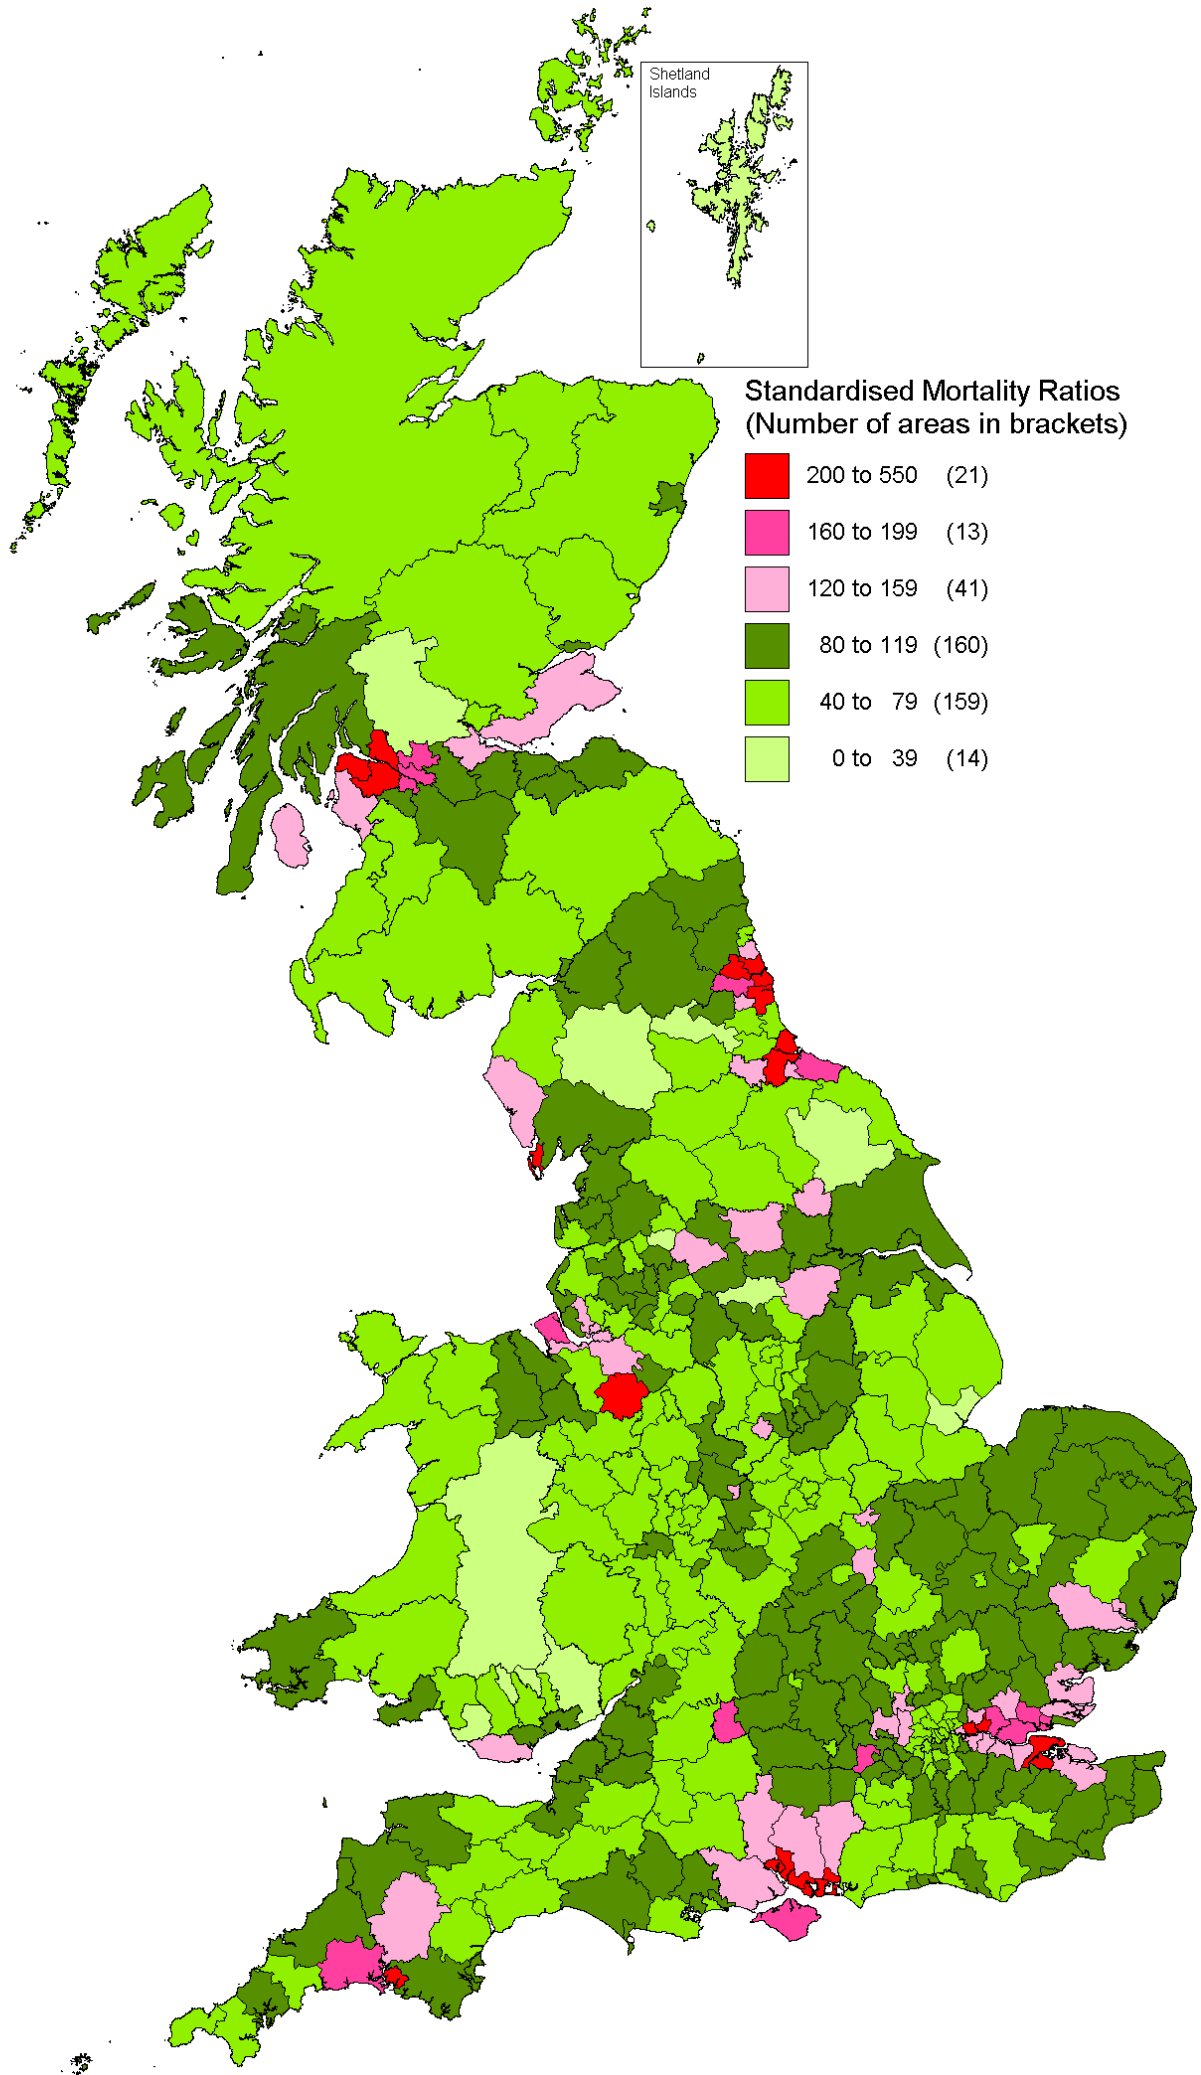

# Male Mesothelioma Standardised Mortality Ratios (SMRs) for London 1981 - 2005

Female Mesothelioma Standardised Mortality Ratios (SMRs) for London 1981 - 2005

# Male Mesothelioma Standardised Mortality Ratios (SMRs) for Great Britain 1981 - 2005

# Female Mesothelioma Standardised Mortality Ratios (SMRs) for Great Britain 1981 - 2005