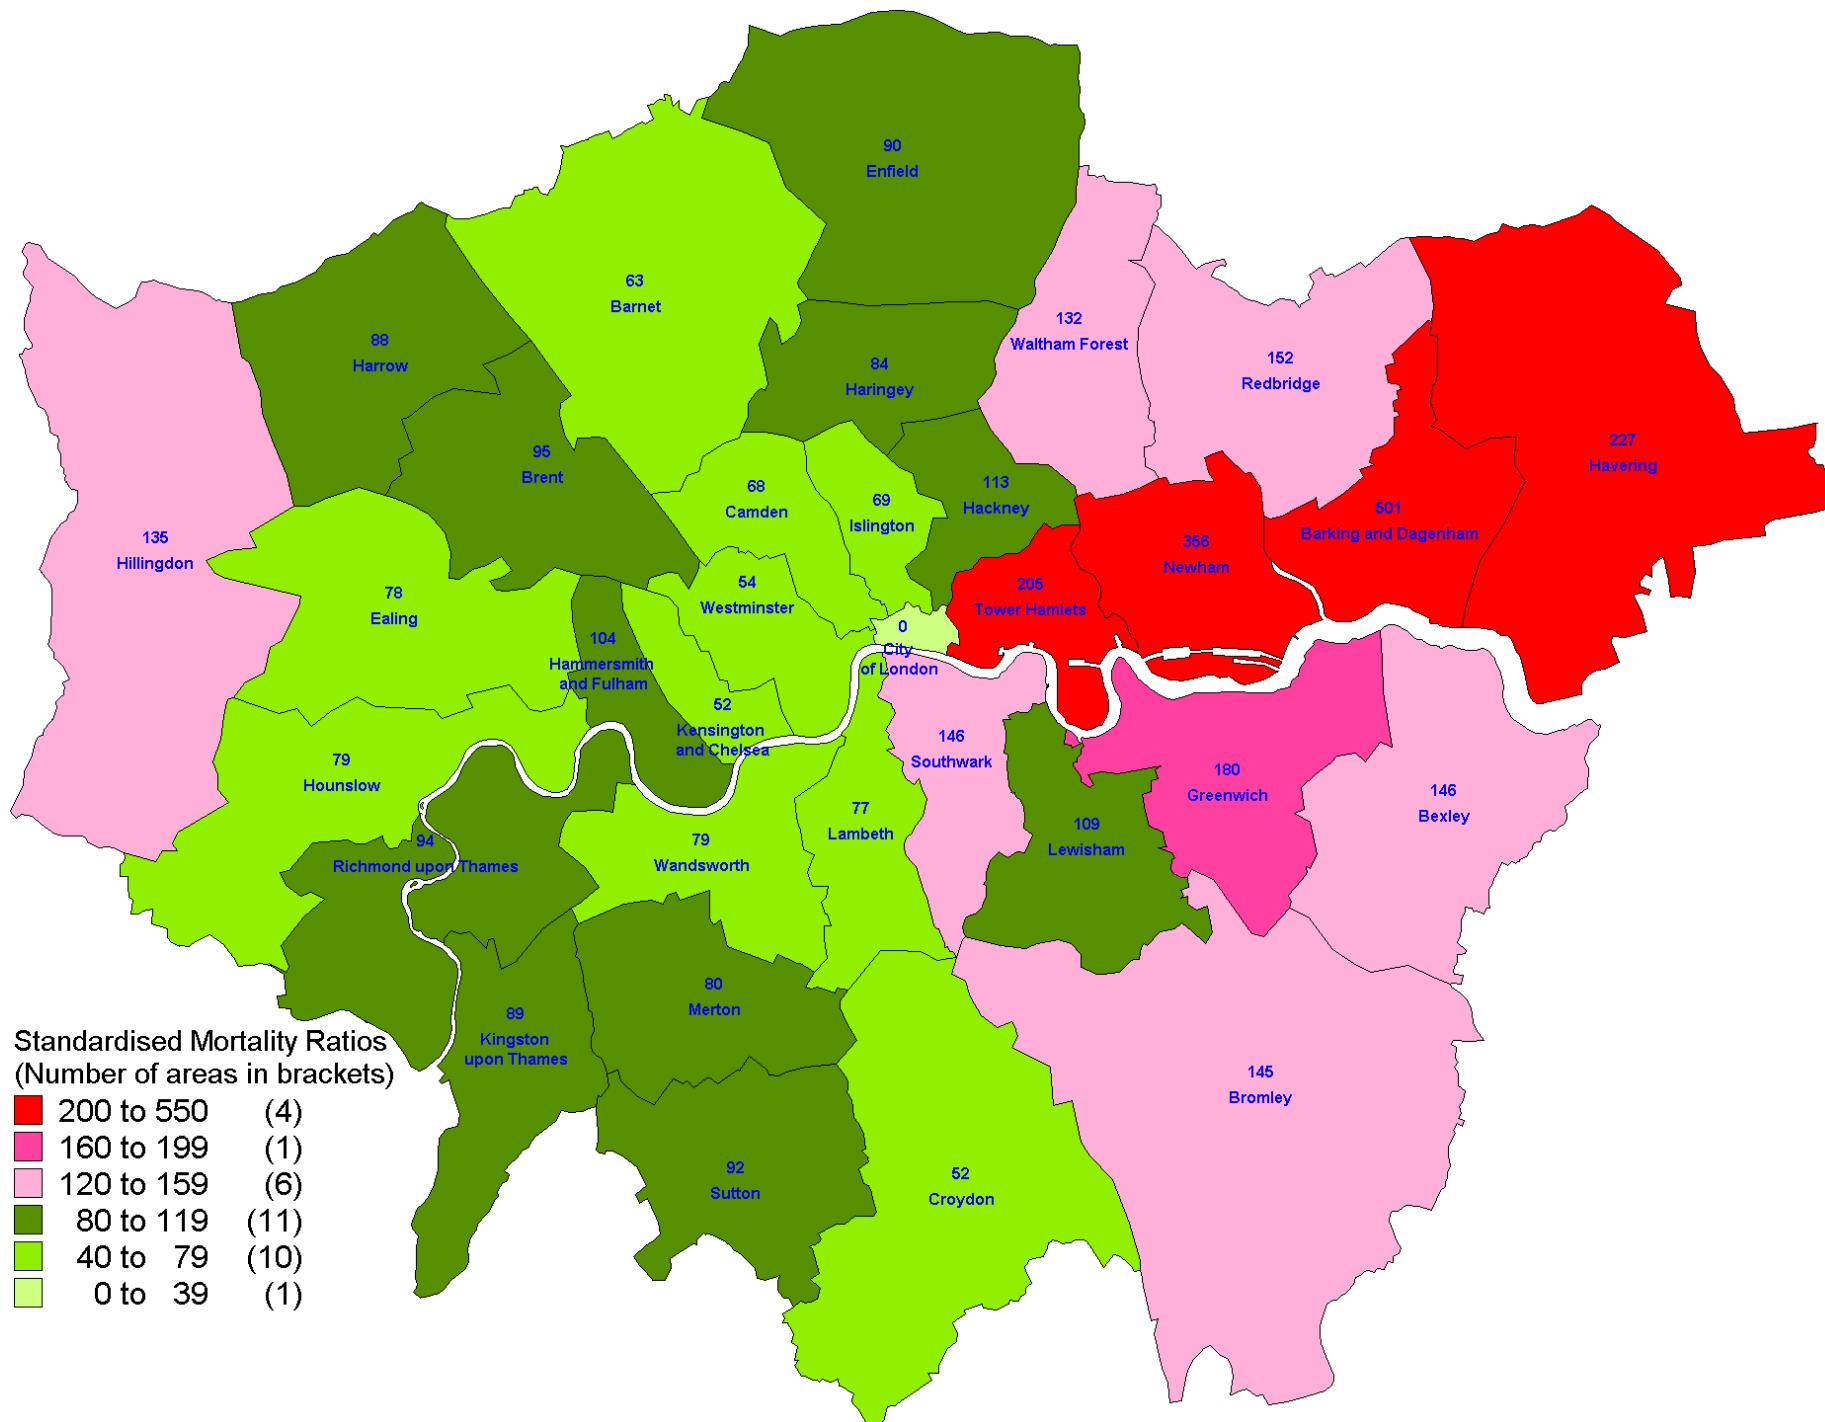

# Male Mesothelioma Standardised Mortality Ratios (SMRs) for London 1981 - 2005

Female Mesothelioma Standardised Mortality Ratios (SMRs) for London 1981 - 2005

# Male Mesothelioma Standardised Mortality Ratios (SMRs) for Great Britain 1981 - 2005

# Female Mesothelioma Standardised Mortality Ratios (SMRs) for Great Britain 1981 - 2005