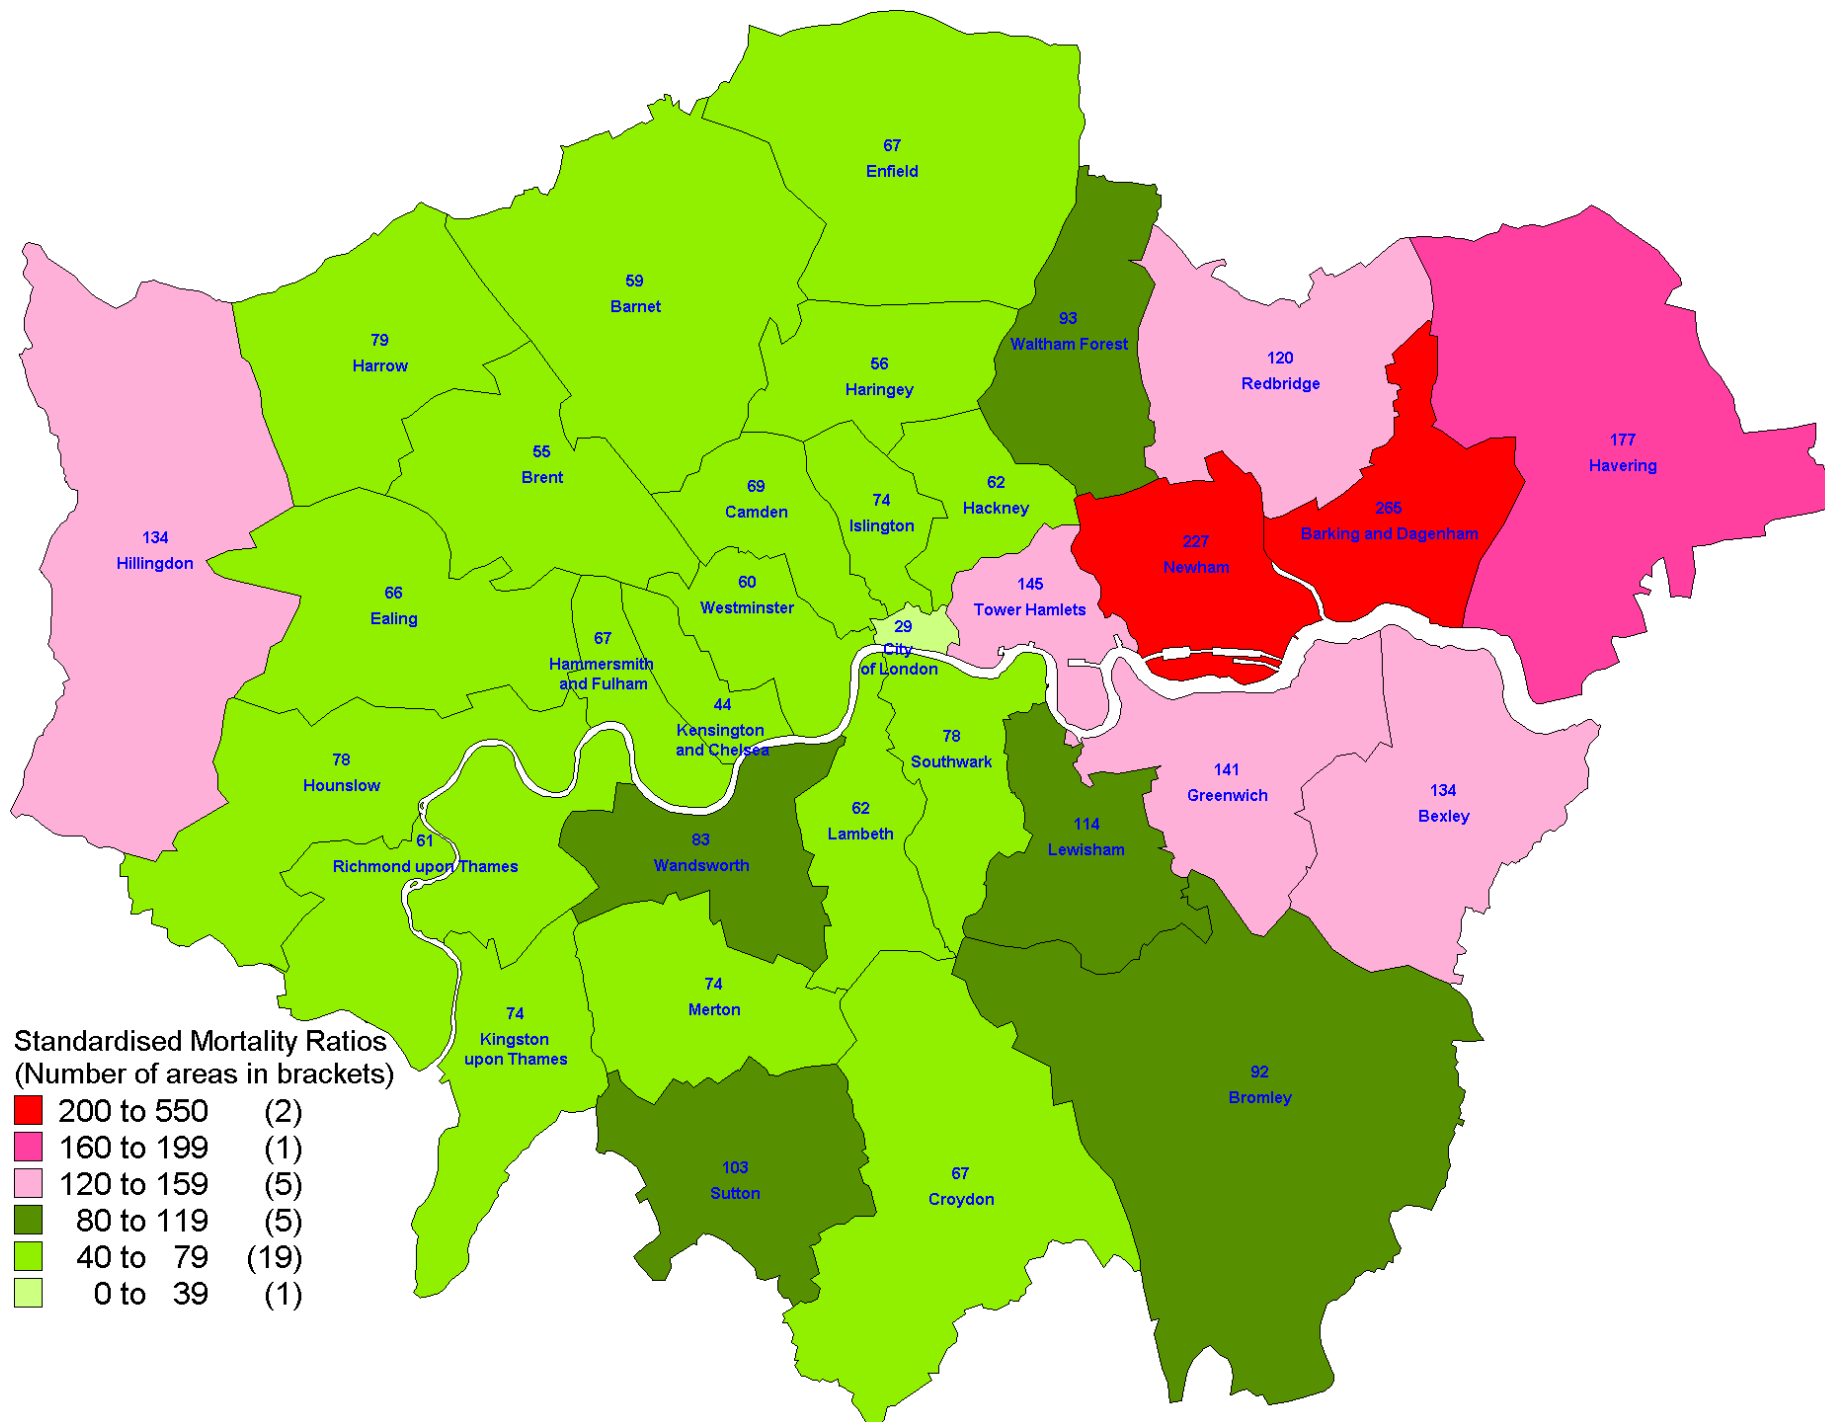

# Male Mesothelioma Standardised Mortality Ratios (SMRs) for London 1981 - 2005

Female Mesothelioma Standardised Mortality Ratios (SMRs) for London 1981 - 2005

# Male Mesothelioma Standardised Mortality Ratios (SMRs) for Great Britain 1981 - 2005

# Female Mesothelioma Standardised Mortality Ratios (SMRs) for Great Britain 1981 - 2005